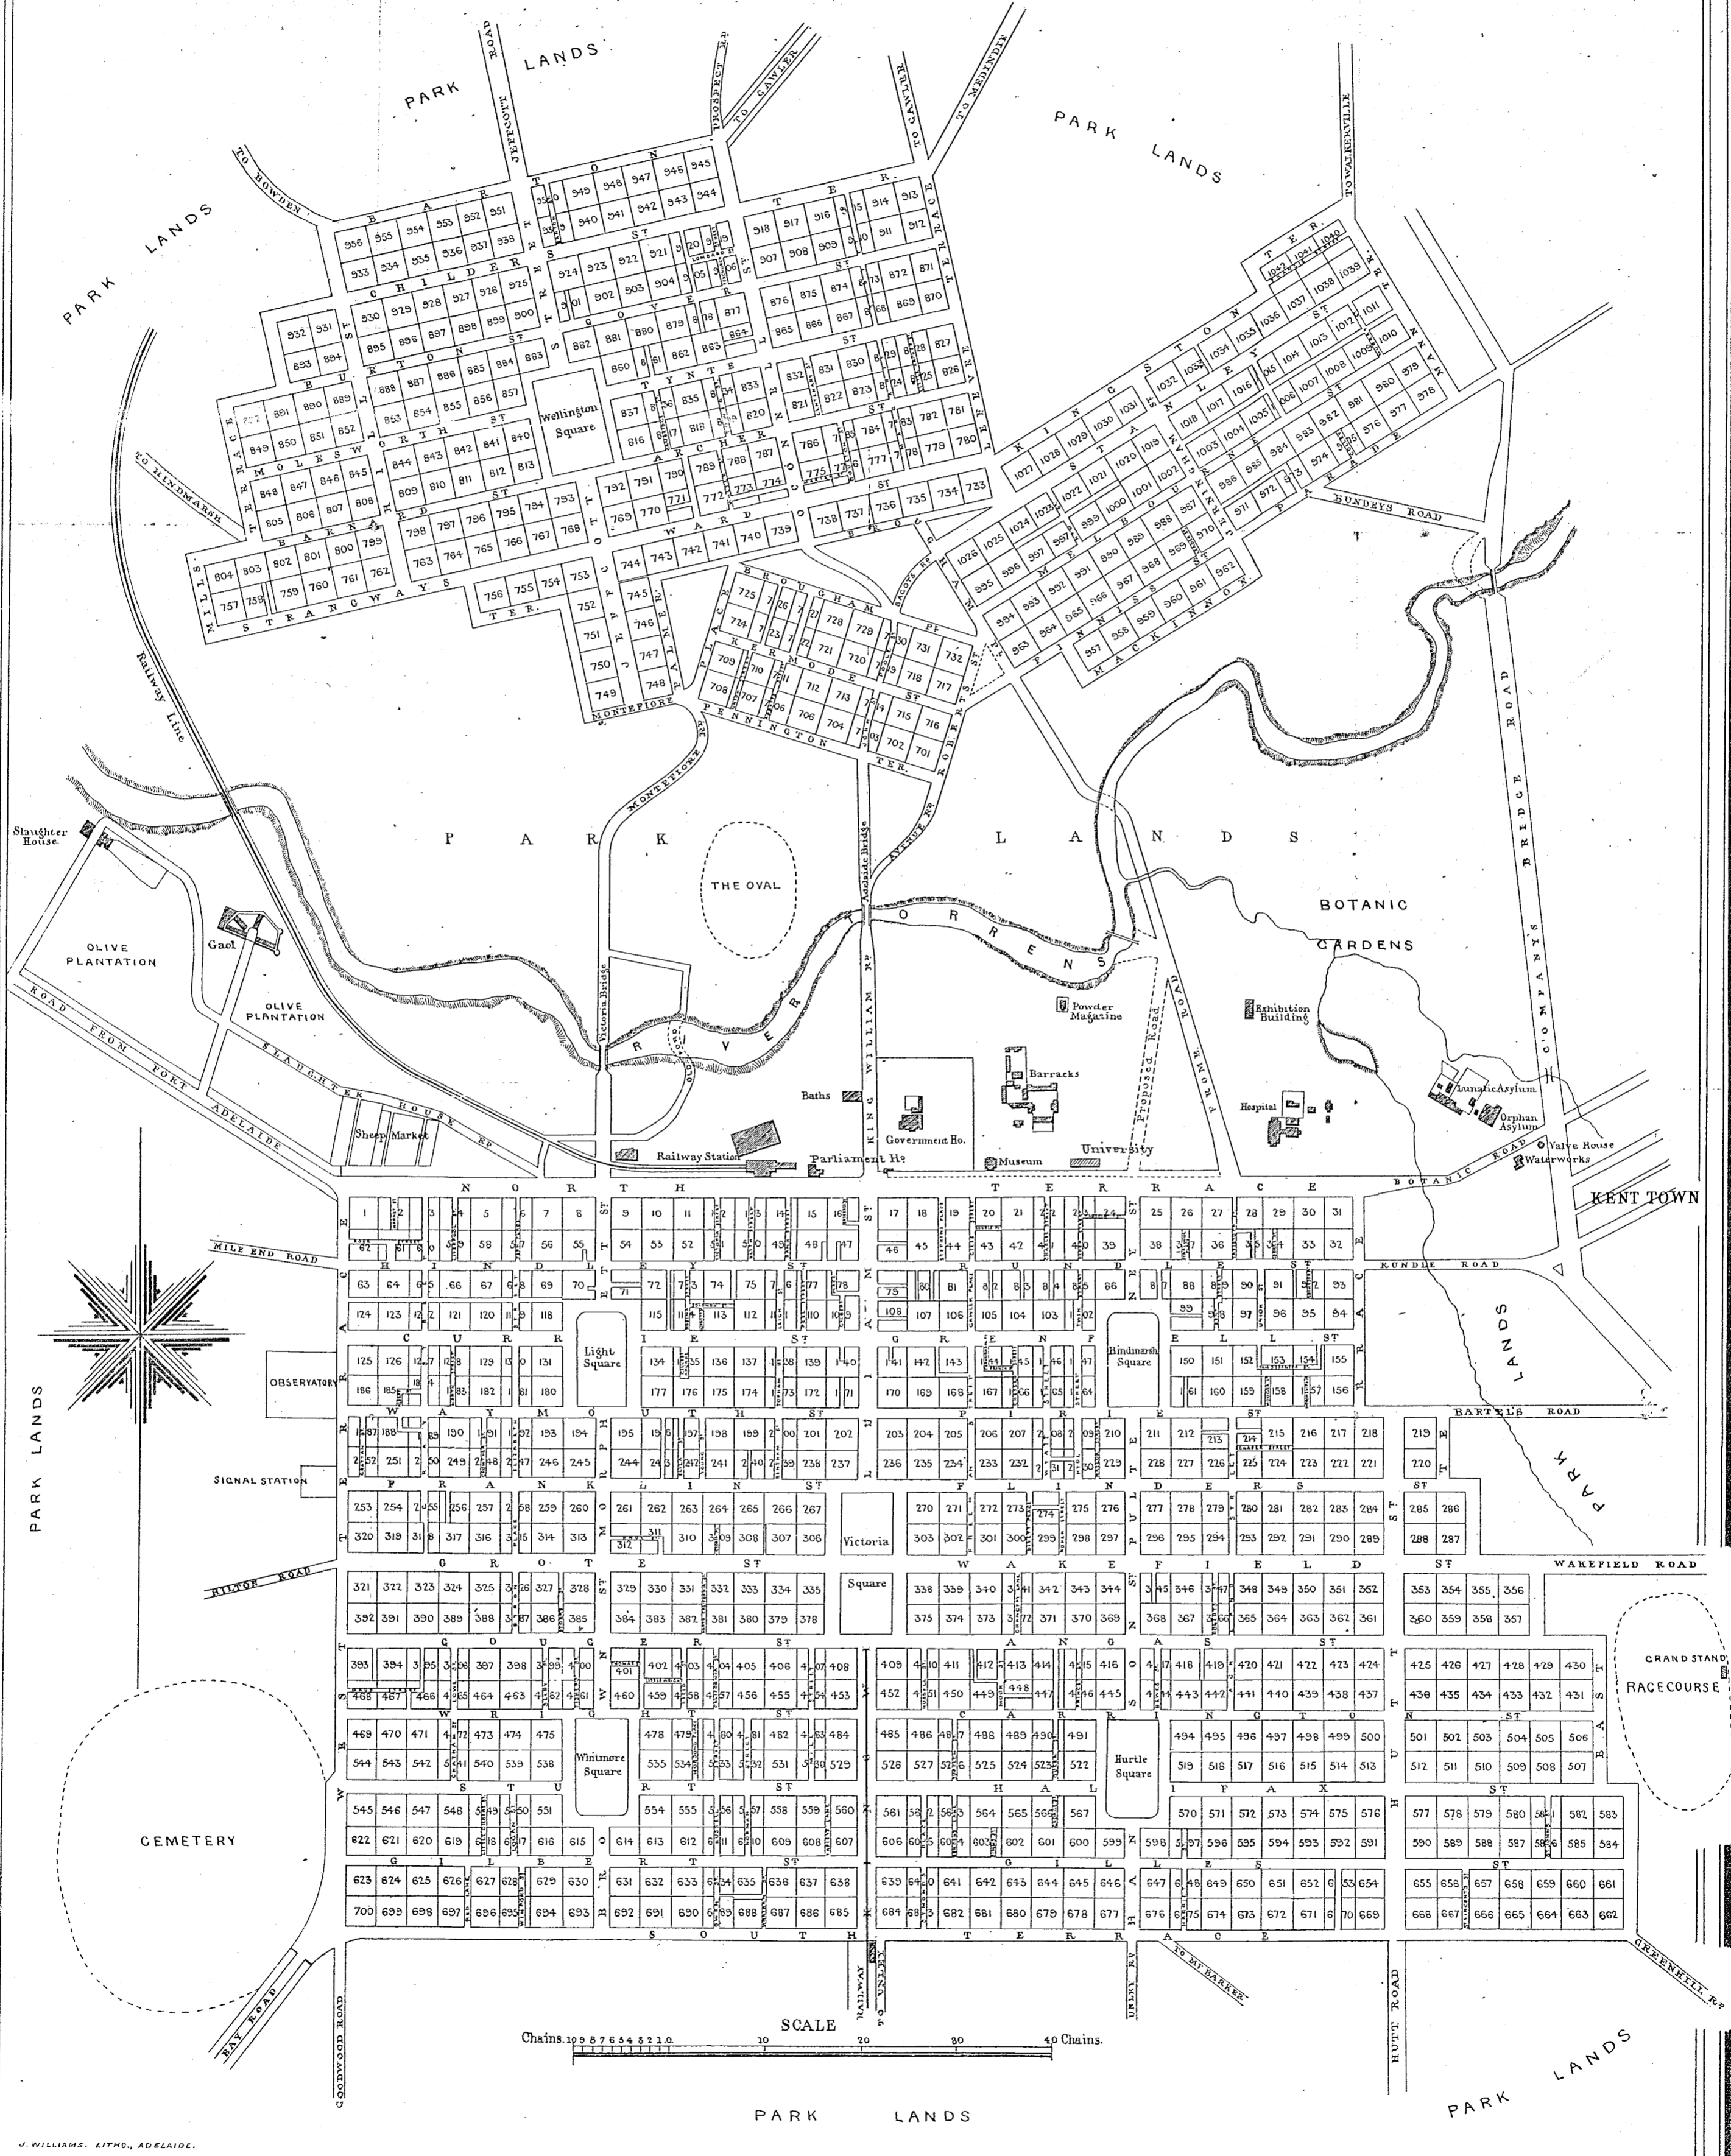

MAP OF THE CITY OF ADELAIDE

SCALE
Chains 10 20 30 40 50